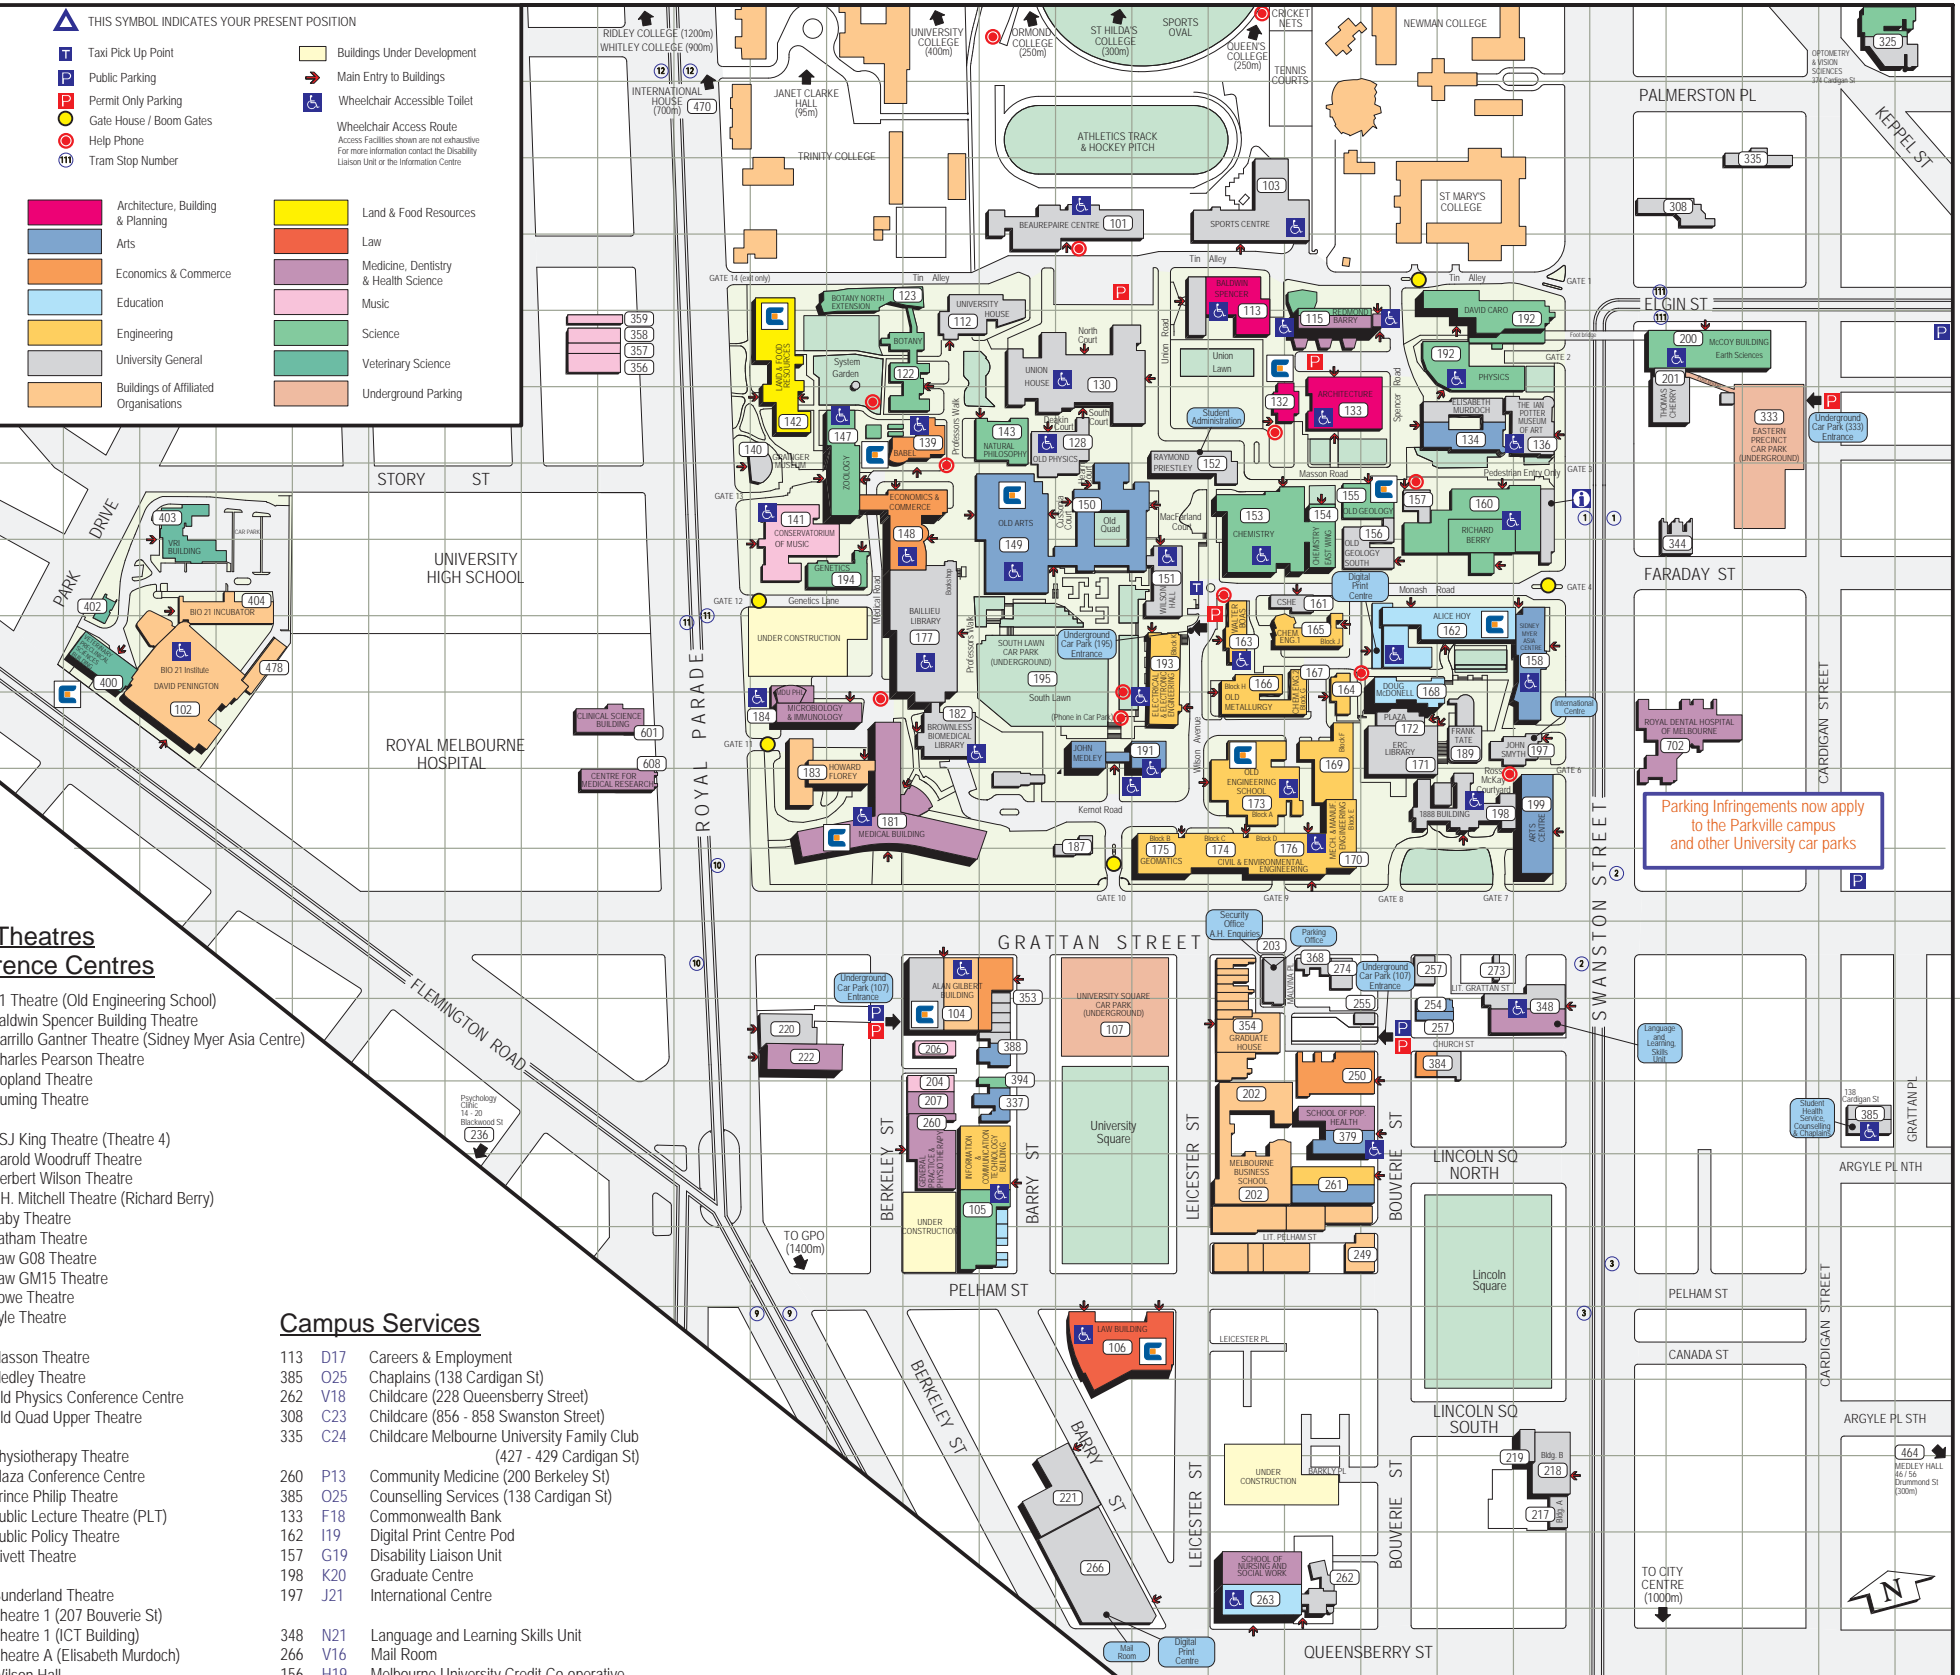

1 2 3 4 5 6 7 8 9 10 11 12 13 14 15 16 17 18 19 20 21 22 23 24 25 26

Lecture Theatres & Conference Centres

173	K17	A1 Theatre (Old Engineering School)
113	D17	Baldwin Spencer Building Theatre
158	I21	Carrillo Gantner Theatre (Sidney Myer Asia Centre)
171	J19	Charles Pearson Theatre
148	G13	Copland Theatre
153	G17	Cuming Theatre
181	L12	ESJ King Theatre (Theatre 4)
184	J11	Harold Woodruff Theatre
168	J19	Herbert Wilson Theatre
160	G20	J.H. Mitchell Theatre (Richard Berry)
192	E20	Laby Theatre
115	E18	Latham Theatre
106	R15	Law G08 Theatre
106	R15	Law GM15 Theatre
115	E18	Lowe Theatre
115	E18	Lyle Theatre
153	G17	Masson Theatre
115	E18	Medley Theatre
128	F15	Old Physics Conference Centre
150	G15	Old Quad Upper Theatre
260	O13	Physiotherapy Theatre
172	J19	Plaza Conference Centre
133	F18	Prince Philip Theatre
149	G14	Public Lecture Theatre (PLT)
263	U17	Public Policy Theatre
115	E18	Rivett Theatre
181	L12	Sunderland Theatre
379	O18	Theatre 1 (207 Bouverie St)
105	P14	Theatre 1 (ICT Building)
134	F20	Theatre A (Elisabeth Murdoch)
151	H16	Wilson Hall
106	R15	Woodward Conference Centre
181	L12	Wright Theatre